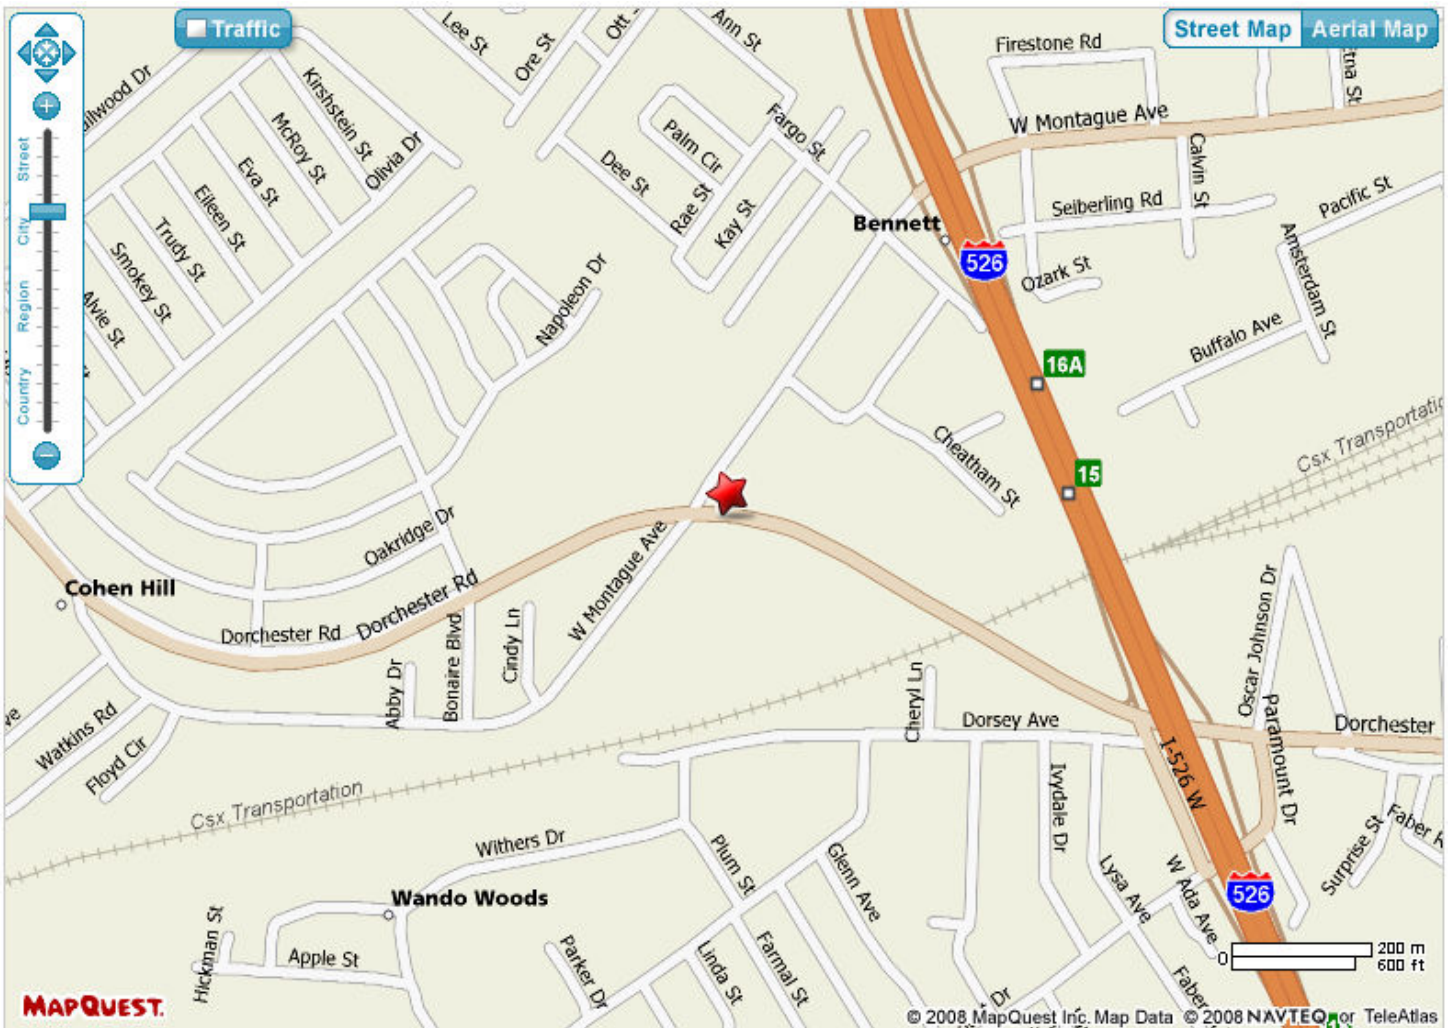

Charleston Fall Contest Directions

From I-26, take exit 212B (Airport) to I-526.

From I-526, exit the Airport / Montague off ramp.

Go straight across at the light.

At the next light, turn right on to Montague Ave.

Follow Montague Ave. to stoplight. Turn left onto Dorchester Rd.

Cokesbury United Methodist Church is the first building on the left.

Gym is in the rear.

If you are lost, please call: Ron at (843) 214-0944